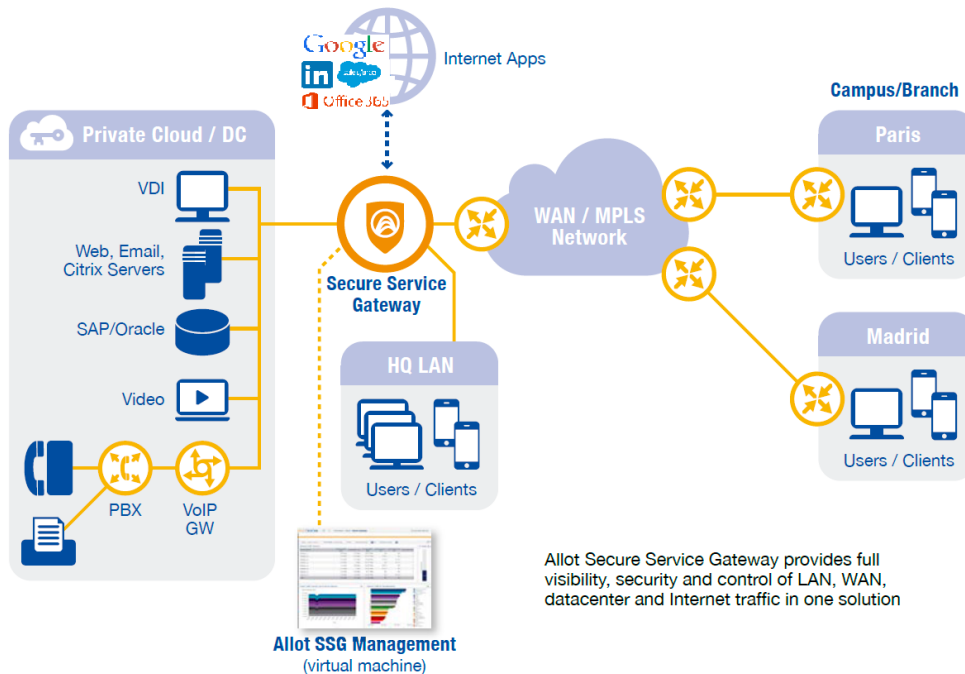

- Save operating costs and reduce support costs
- Easily scalable and flexible to meet the specific needs of your enterprise
- Coordinated version updates from one vendor
- Native interoperability between functions

3.3 Deploy and Manage One Platform, Instead of Many

Without SSG, a typical deployment requires a higher investment in more hardware:

Allot Secure Service Gateway

Equivalent

4 Advantages

With the introduction of Allot Secure Service Gateway, Allot has integrated visibility, security and control capabilities within a single, future-ready, cost-effective and highly scalable platform, using standard interfaces to interoperate with other elements in your network as needed. In this way, enterprises reduce the risk and enhance the success of cloud data center implementations. Allot Secure Service Gateway's comprehensive all-in-one solution provides customers with the following 10 advantages over any comparable solutions:

1. More policy options
2. More ports per platform
3. Identifies more mobile apps
4. More QoS control tools
5. Less hardware required
6. Reduces TCO
7. Powered by industry-leading technologies: Intel, Kaspersky, Sophos, BitDefender, HP Vertica, Microstrategy, DART, etc.
8. Interoperability across all deployed appliances
9. Versatile: Scalable and flexible
10. Assured service availability, reliability, scalability and performance